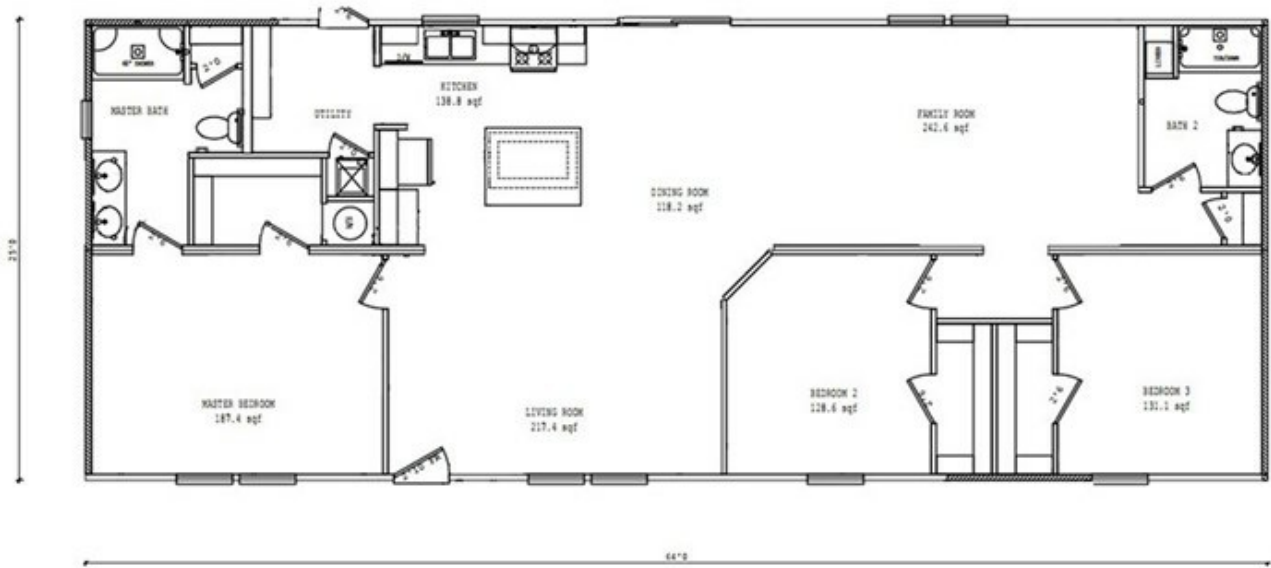

2563 64X25 CK3+2 TPS MOD

2563 64X25 CK3+2 TPS MOD

Model number: 58TPS25644BM

3 beds • 2 baths • 1600 sq.ft. • 25' width • 64' depth

Our home building facilities invest in continuous product and process improvements. Plans, dimensions, features, materials, specifications and availability are subject to change without notice or obligation. Renderings and floor plans are representative likenesses of our homes and may differ from the actual homes. We invite you to tour a Home Center near you and inspect the highest value in quality housing available or call (336) 299-5611 to speak with a Home Consultant. Copyright 2017, CMH. All rights reserved.