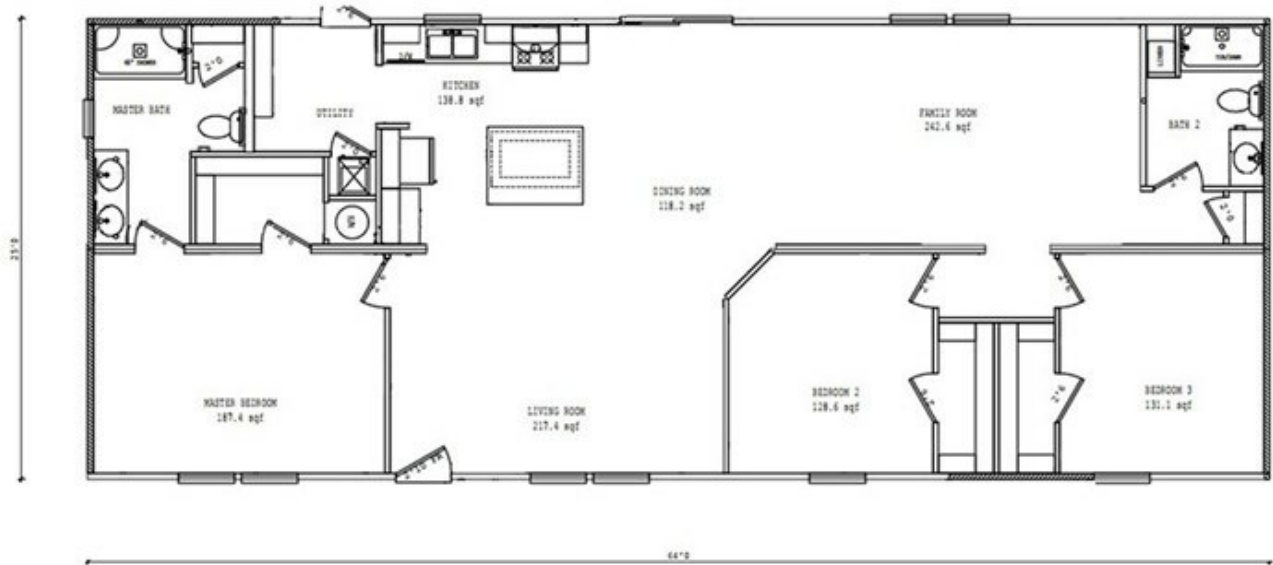

2563 64X25 CK3+2 TPS MOD

**2563 64X25 CK3+2 TPS  
MOD**

Floor plan number: RIC249284NCABM

**3 beds • 2 baths • 1600 sq.ft. • 25' width • 64' depth**

Our home building facilities invest in continuous product and process improvements. Plans, dimensions, features, materials, specifications and availability are subject to change without notice or obligation. Renderings and floor plans are representative likenesses of our homes and may differ from the actual homes. We invite you to tour a Home Center near you and inspect the highest value in quality housing available or call (336) 299-5611 to speak with a Home Consultant. Copyright 2017, CMH. All rights reserved.