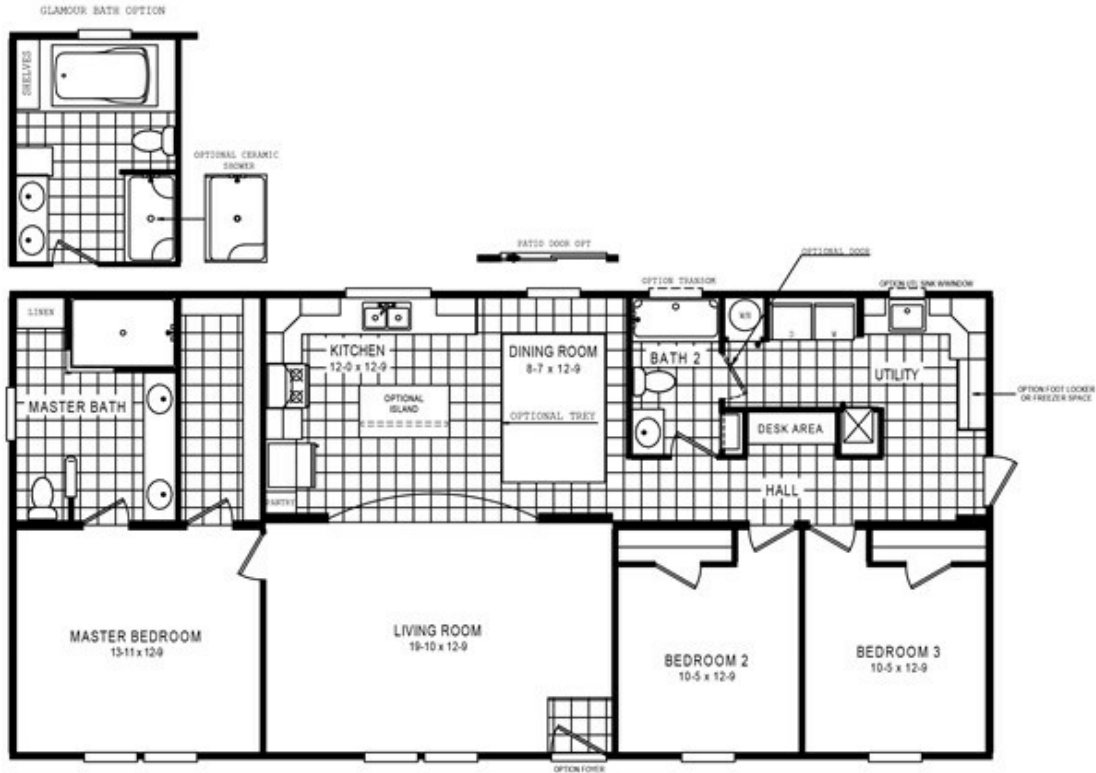

THE COTTAGE

THE COTTAGE Floor plan number: ROC731429NCAB
3 beds • 2 baths • 1568 sq.ft. • 28' width • 56' depth

Our home building facilities invest in continuous product and process improvements. Plans, dimensions, features, materials, specifications and availability are subject to change without notice or obligation. Renderings and floor plans are representative likenesses of our homes and may differ from the actual homes. We invite you to tour a Home Center near you and inspect the highest value in quality housing available or call (336) 299-5611 to speak with a Home Consultant. Copyright 2017, CMH. All rights reserved.