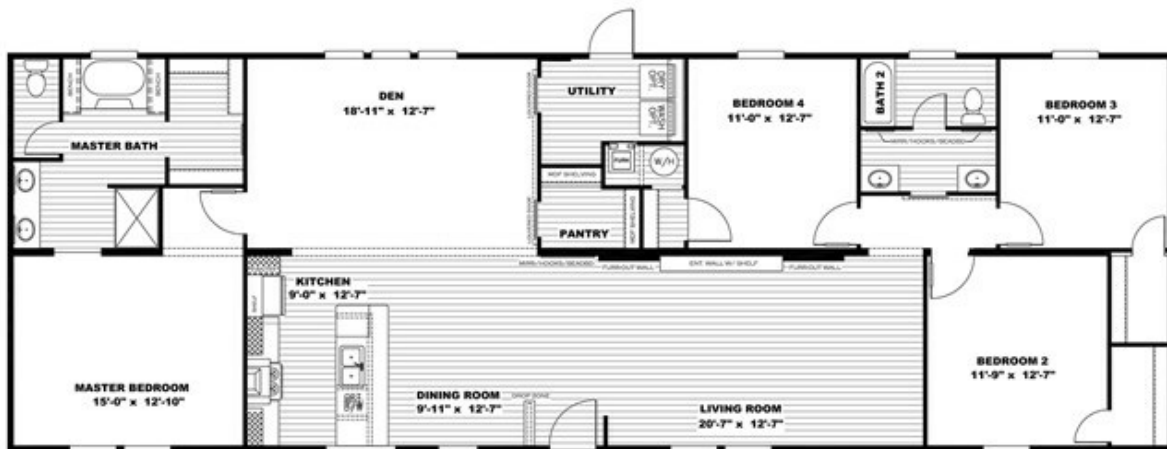

THE BREEZE II

THE BREEZE II Floor plan number: ROC731739NCAB
4 beds • 2 baths • 2128 sq.ft. • 28' width • 76' depth

Our home building facilities invest in continuous product and process improvements. Plans, dimensions, features, materials, specifications and availability are subject to change without notice or obligation. Renderings and floor plans are representative likenesses of our homes and may differ from the actual homes. We invite you to tour a Home Center near you and inspect the highest value in quality housing available or call (336) 299-5611 to speak with a Home Consultant. Copyright 2017, CMH. All rights reserved.