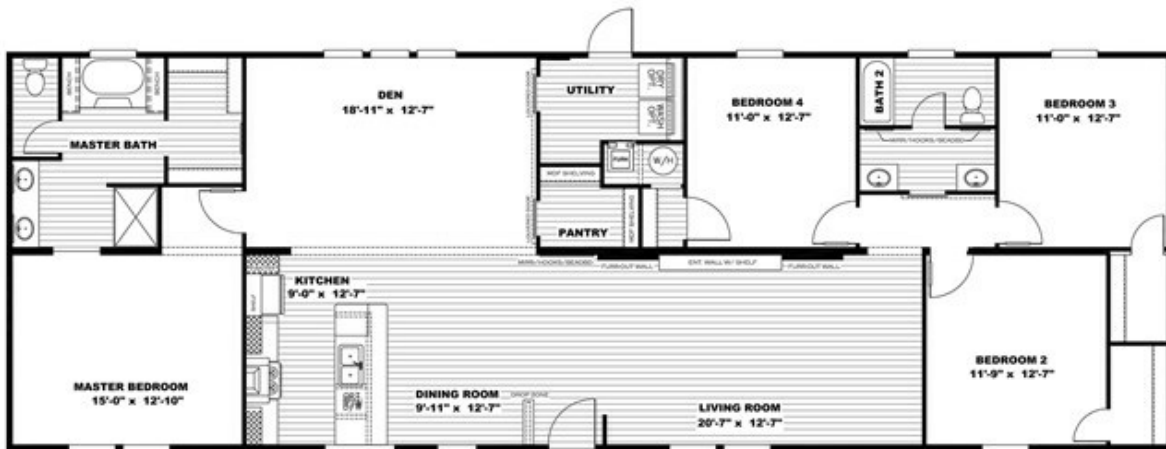

# THE BREEZE II

# THE BREEZE II Model number: 57SSP28764SH17

4 beds • 2 baths • 2128 sq.ft. • 28' width • 76' depth

Our home building facilities invest in continuous product and process improvements. Plans, dimensions, features, materials, specifications and availability are subject to change without notice or obligation. Renderings and floor plans are representative likenesses of our homes and may differ from the actual homes. We invite you to tour a Home Center near you and inspect the highest value in quality housing available or call (336) 299-5611 to speak with a Home Consultant. Copyright 2017, CMH. All rights reserved.