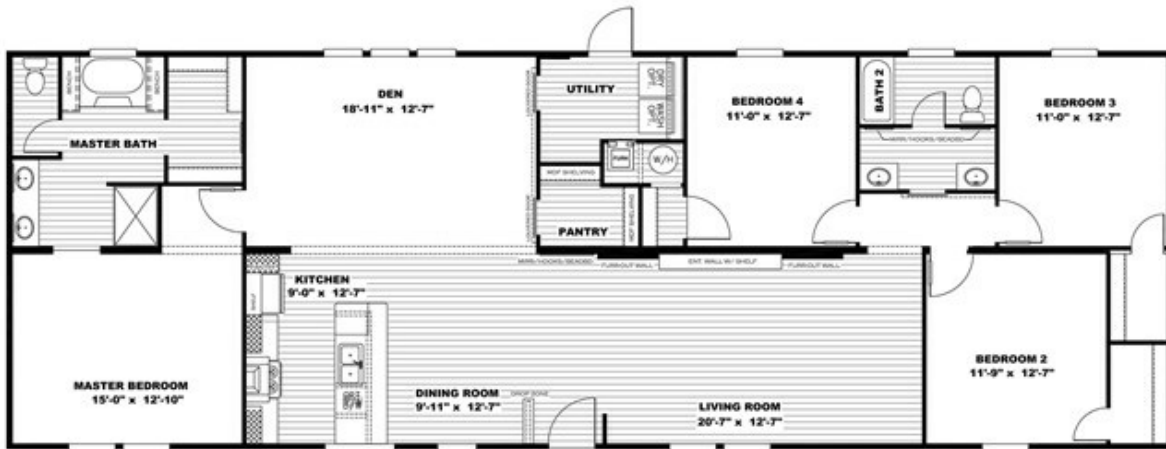

THE BREEZE II

THE BREEZE II Floor plan number: ROC731739NCAB
4 beds • 2 baths • 2128 sq.ft. • 28' width • 76' depth

Our home building facilities invest in continuous product and process improvements. Plans, dimensions, features, materials, specifications and availability are subject to change without notice or obligation. Renderings and floor plans are representative likenesses of our homes and may differ from the actual homes. We invite you to tour a Home Center near you and inspect the highest value in quality housing available or call (336) 299-5611 to speak with a Home Consultant. Copyright 2017, CMH. All rights reserved.